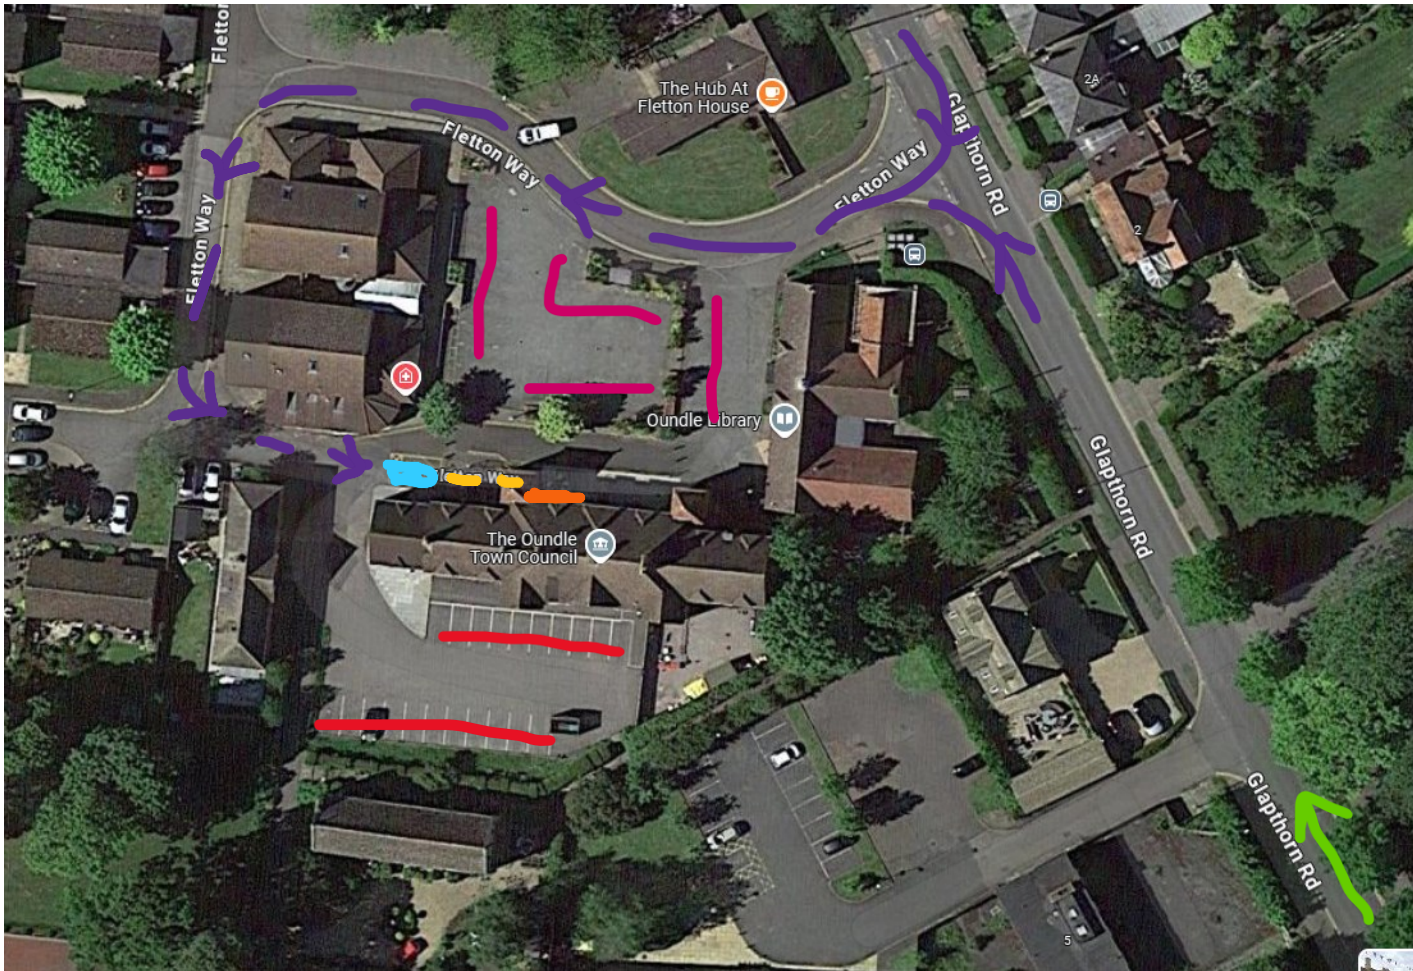

Wheelchair to Fletton House

 Normal parking for Fletton House

 Disabled parking

 Accessible route

 From middle of Oundle

 Drive in round back of Surgery

 Entrance

 Surgery and Library parking

All parking is free. If forced to park on Glapthorn Road itself, you should be able to wheel through the Library carpark to the front of Fletton House.