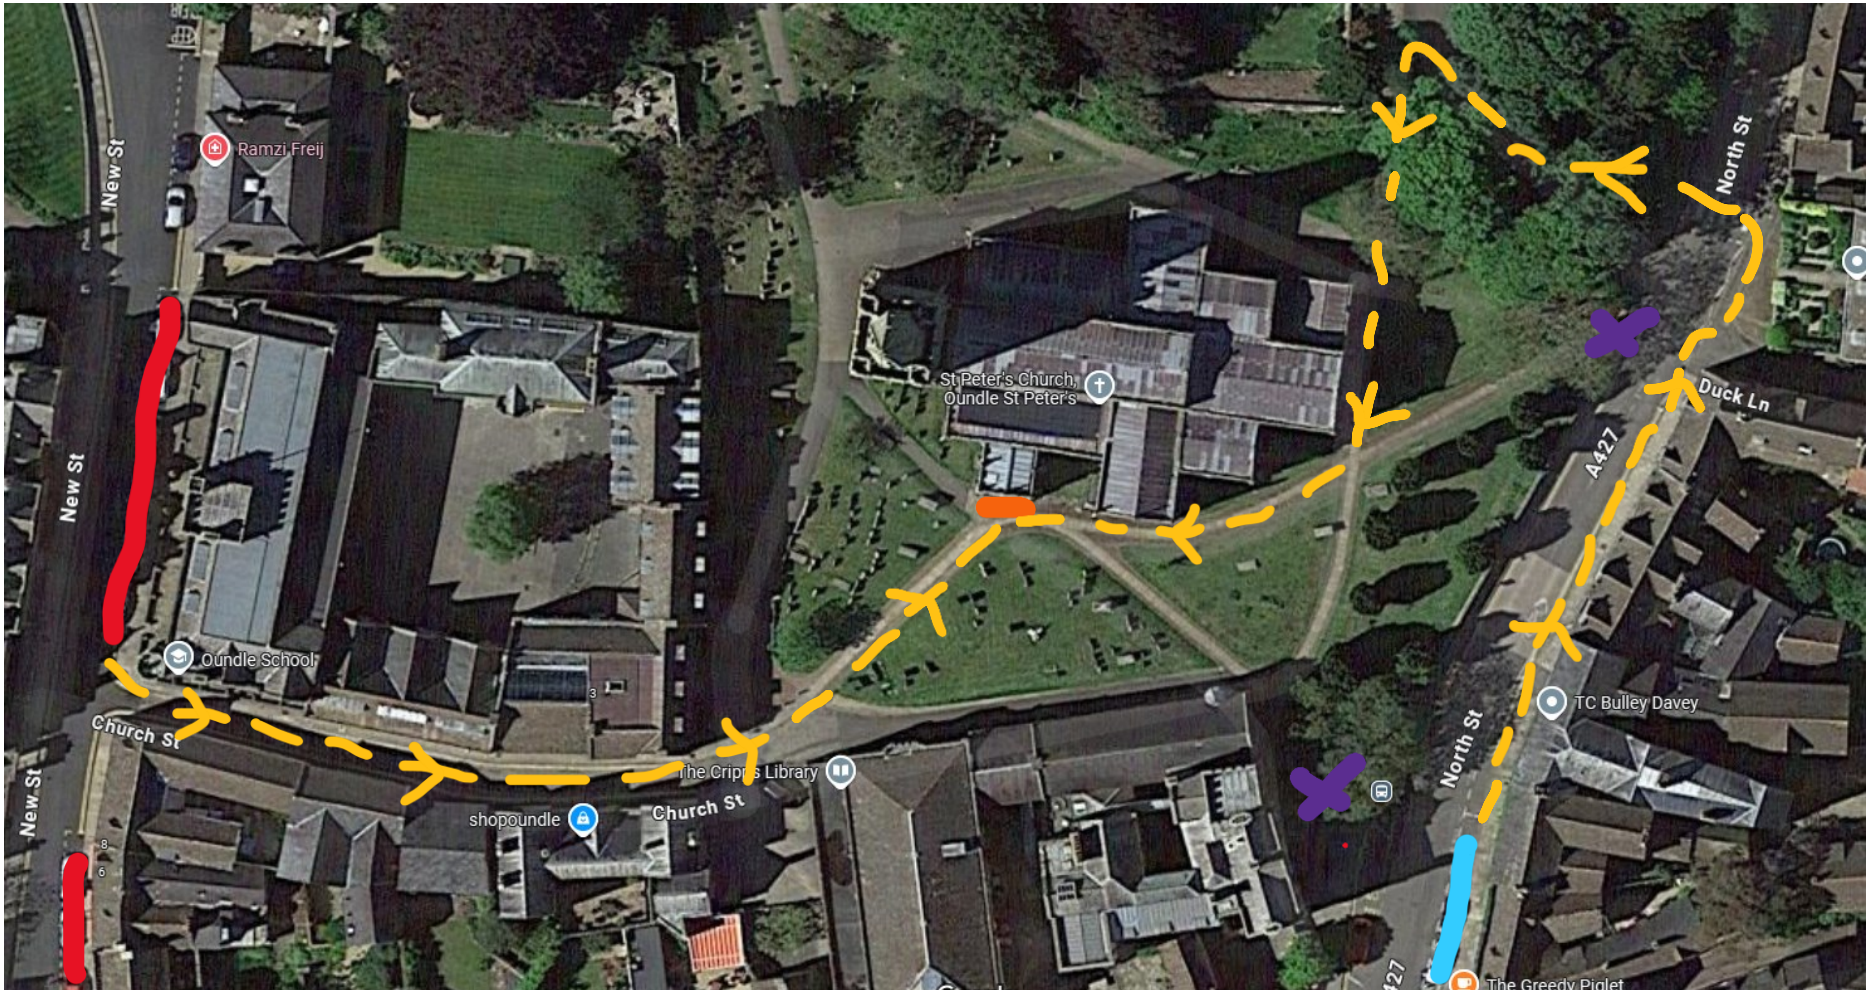

Wheelchair to St. Peter's Church

Normal parking on New St.

Disabled parking outside Greedy Piglet on North Street

Accessible route

Steps

Church Entrance

All parking is free. There is other parking in the Market Place or the car park near the Co-op, but that shown in the picture above is closest.